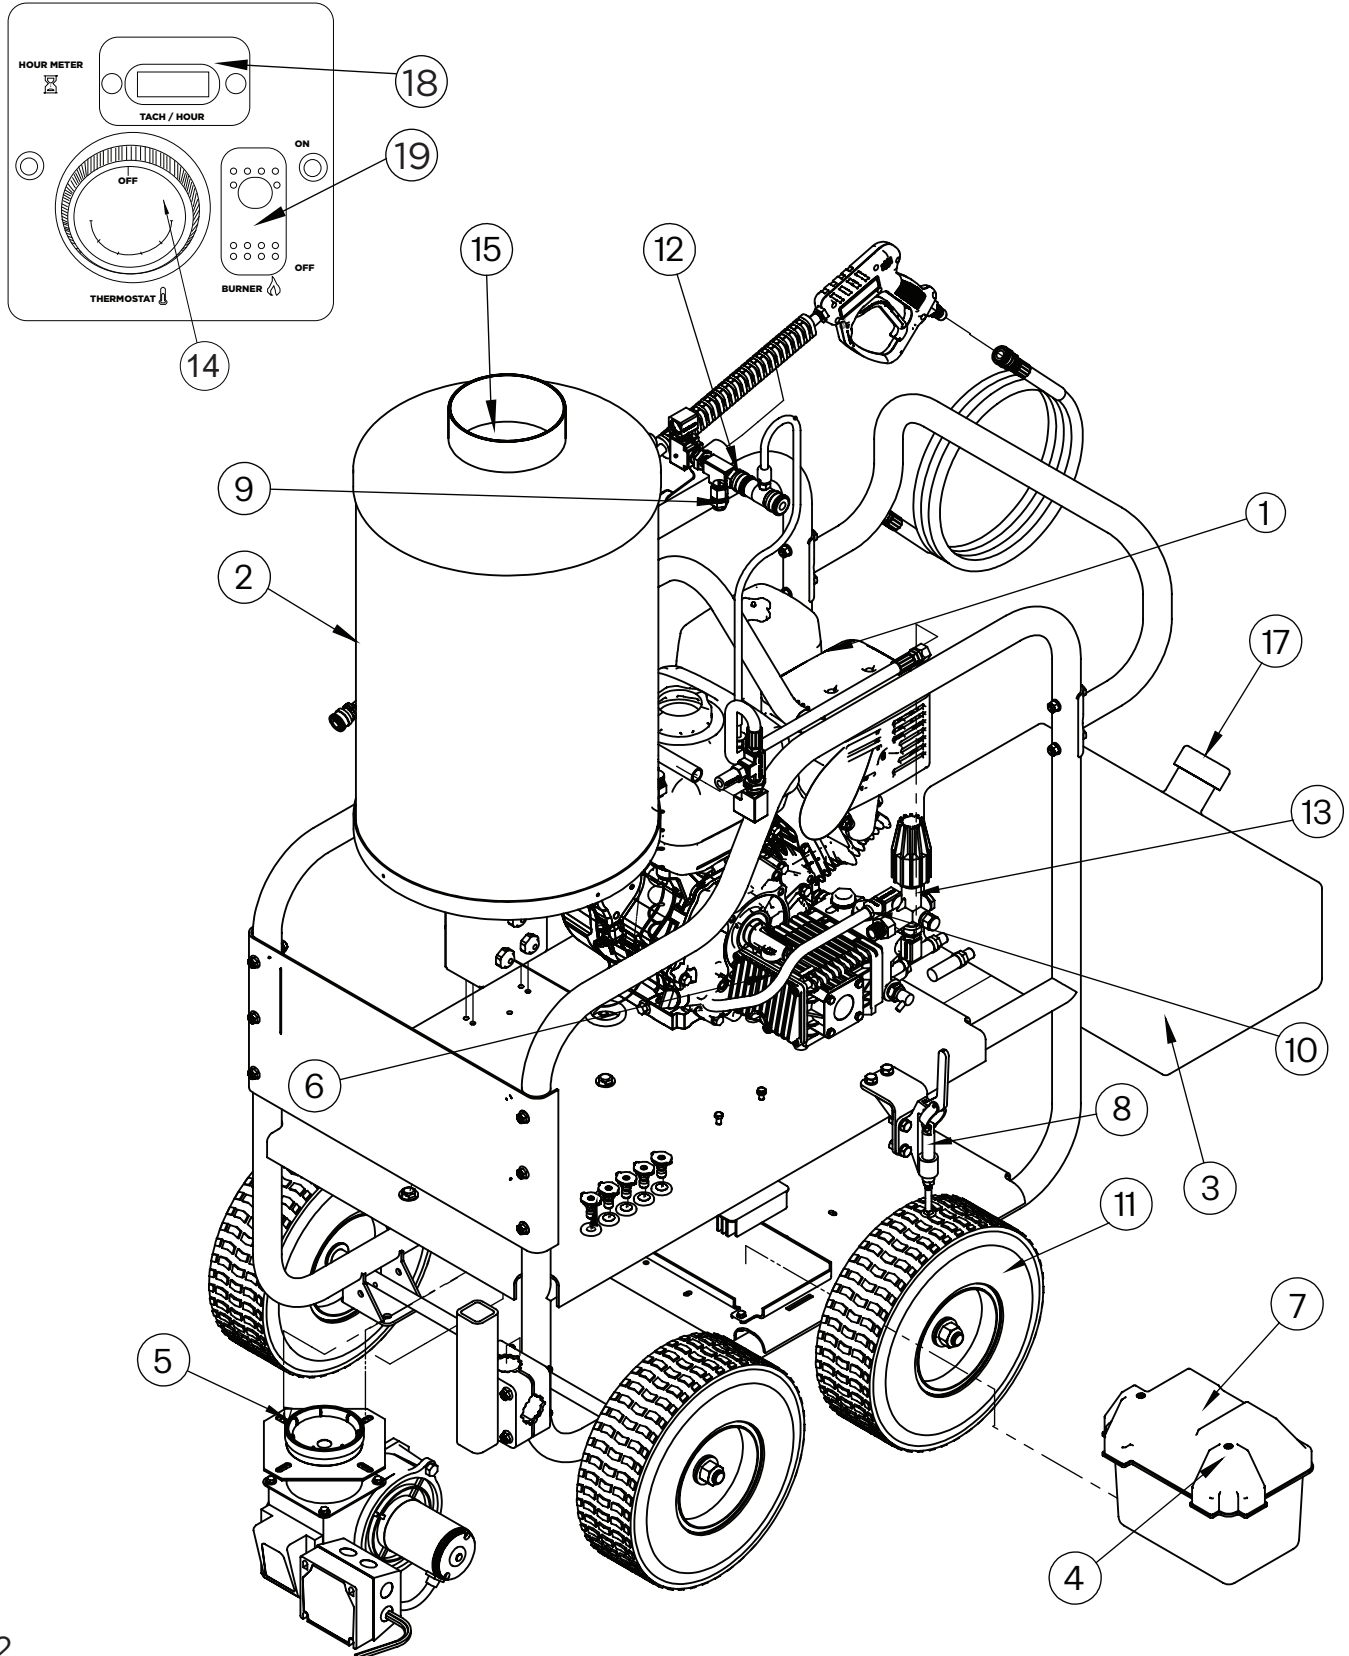

PARTS BREAKDOWN

HOT WATER PRESSURE WASHER

MODEL: PA-PHG40

PARTS BREAKDOWN

HOT WATER PRESSURE WASHER

MODEL: PA-PHG40

ITEM	PART NUMBER	DESCRIPTION	QTY.
1	Not for Resale	Honda GX390 Engine	1
2	PA-P59000000	Hot Water Coil Assy, 4 GPM	1
3	PA-P85601043	10 Gallon Fuel Tank	1
4	PA-P85603000	Battery	1
5	PA-P59000001	Burner Assy With Fuel Pump (Beckett, ADC-12V)	1
6	PA-P85139021H	Pump Assembly, GP EZ4040G	1
7	PA-P42005053	Battery Box	1
8	PA-P85604104	Brake Assembly	1
9	PA-P59000101	Safety Pressure Rupture Disc	1
10	PA-P85300082	Pressure Switch, 1/4" MNPT	1
11	PA-P85660050F	Wheel, 13" Flat Free	4
12	PA-P85300108S	Quick-Connect Coupler, 3/8" MNPT	1
13	PA-PAL607	Unloader, VRT3 4500 PSI	1
14	PA-P85400071	Thermostat (Temp Control)	1
15	PA-P59000116	Insulation, Bottom	1
	PA-P59000117	Insulation, Top	1
16	PA-P59000104	Fuel Filter	1
17	PA-P59000123	Fuel Cap	1
18	PA-P806109	Tachometer	1
19	PA-P59000103	Toggle Switch	1
N/S	PA-P59000102	Low Voltage Inhibitor (LVI)	1
N/S	PA-P59000104	Diesel inline fuel filter	1

ACCESSORIES			
N/S	PA-P85238251	50' x 3/8" Double wire braided rubber hose	1
N/S	PA-P85202109	Hot water rated gun, 5000 PSI	1
N/S	PA-P85202026	36" Insulated wand	1
N/S	PA-P85210040H	Spray nozzle set: 0°, 15°, 40°, Soaper	1

ADC BECKETT BURNER

PA-P59000001

ITEM #.	PART #	DESCRIPTION
1	PA-P59110.004	BLOWER MOTOR
2	PA-P59110005	SHAFT COUPLING
3	PA-P59110000	FUEL PUMP
4, 5, 6	PA-P59110001	FUEL SOLENOID
7	PA-P59110002	ELECTRODE ASSEMBLY
8	PA-P59110003	IGNITER
9	PA-P59000002	FUEL NOZZLE
10	PA-P59110017	GASKET