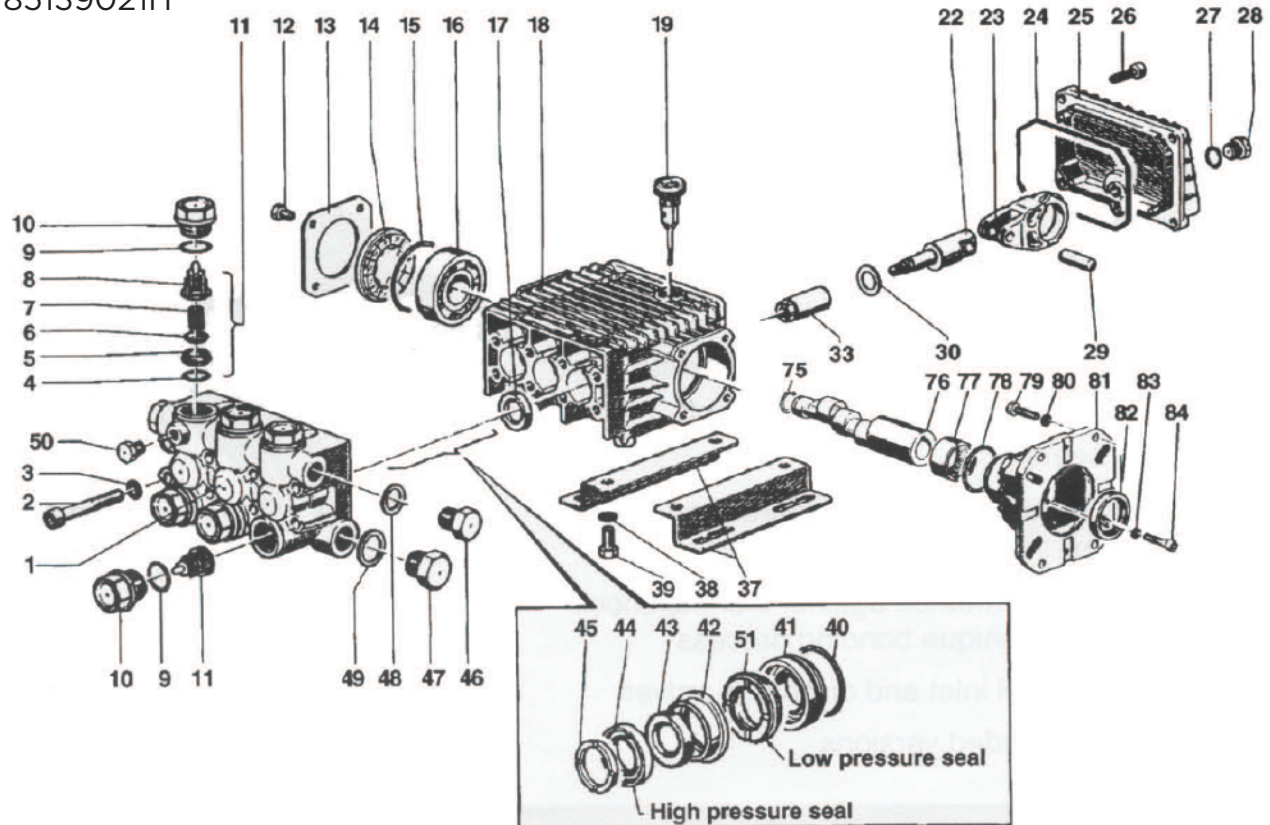

PUMP

PA-P85139021H

PARTS LIST

ITEM	PART NO.	DESCRIPTION	KIT NO.	QTY.	ITEM	PART NO.	DESCRIPTION	KIT NO.	QTY.	ITEM	PART NO.	DESCRIPTION	KIT NO.	QTY.
1.	44120641	Manifold		1	23.	44030022	Connecting Rod		3	48.	96738000	Washer		1
2.	99317500	Screw		8	24.	90392000	O-ring		1	49.	96751400	Washer		1
3.	96701400	Washer		8	25.	44160022	Rear Cover		1	50.	98196600	Cap Screw		1
4.	90384100	O-ring	123	6	26.	99183700	Screw		5	51.	90260300	Seal, Low Pressure	153,156	1
5.	36200366	Valve Seat	123	6	27.	90358500	O-ring		1	75.	90063500	Retaining Ring		1
6.	36200176	Valve	123	6	28.	98204100	Cap Screw		1	76.	44022165	Crankshaft (EZ4040G)		1
7.	94737600	Spring	123	6	29.	97734000	Pinr		3	44021265	Crankshaft (EZ4035G34)		1	
8.	36202551	Valve Cage	123	6	30.	96696700	Washer		3	44020965	Crankshaft (EZ4030G34)		1	
9.	90384700	O-ring	124	6	33.	44040266	Plunger, 13 mm		3	77.	91856800	Roller Bearing		1
10.	98222600	Cap Screw	124	6	37.	50200074	Rail		2	78.	90409700	O-ring		1
11.	36711501	Valve Assembly	123	6	38.	96701600	Washer		4	79.	99275500	Screw, 5/16 x 1		4
12.	99180700	Screw		4	39.	99303700	Nut		4	99334500	Screw, 3/8 x 1		4	
13.	50150074	Bearing Cover		1	40.	90361200	O-ring	156	3	80.	96702000	Washer, 8 mm		4
14.	44211801	Spacer		1	41.	44080370	Packing Retainer	156	3	96710400	Washer, 10 mm		4	
15.	90409700	O-ring		1	42.	44216270	Intermediate Ring	156	3	81.	10051822	Gas Flange		1
16.	91832800	Ball Bearing		1	43.	90507600	Packing	153,156	3	82.	90169000	Oil Seal		1
17.	90161400	Oil Seal	23	3	44.	90260200	Packing	153,156	3	83.	96693800	Washer		4
18.	44010022	Crankcase		1	45.	44100251	Head Ring	156	3	84.	99191200	Screw		4
19.	98210300	Oil Dip Stick		1	46.	98210000	Cap Screw		1					
22.	44050166	Piston Guide		3	47.	98217600	Cap Screw		1