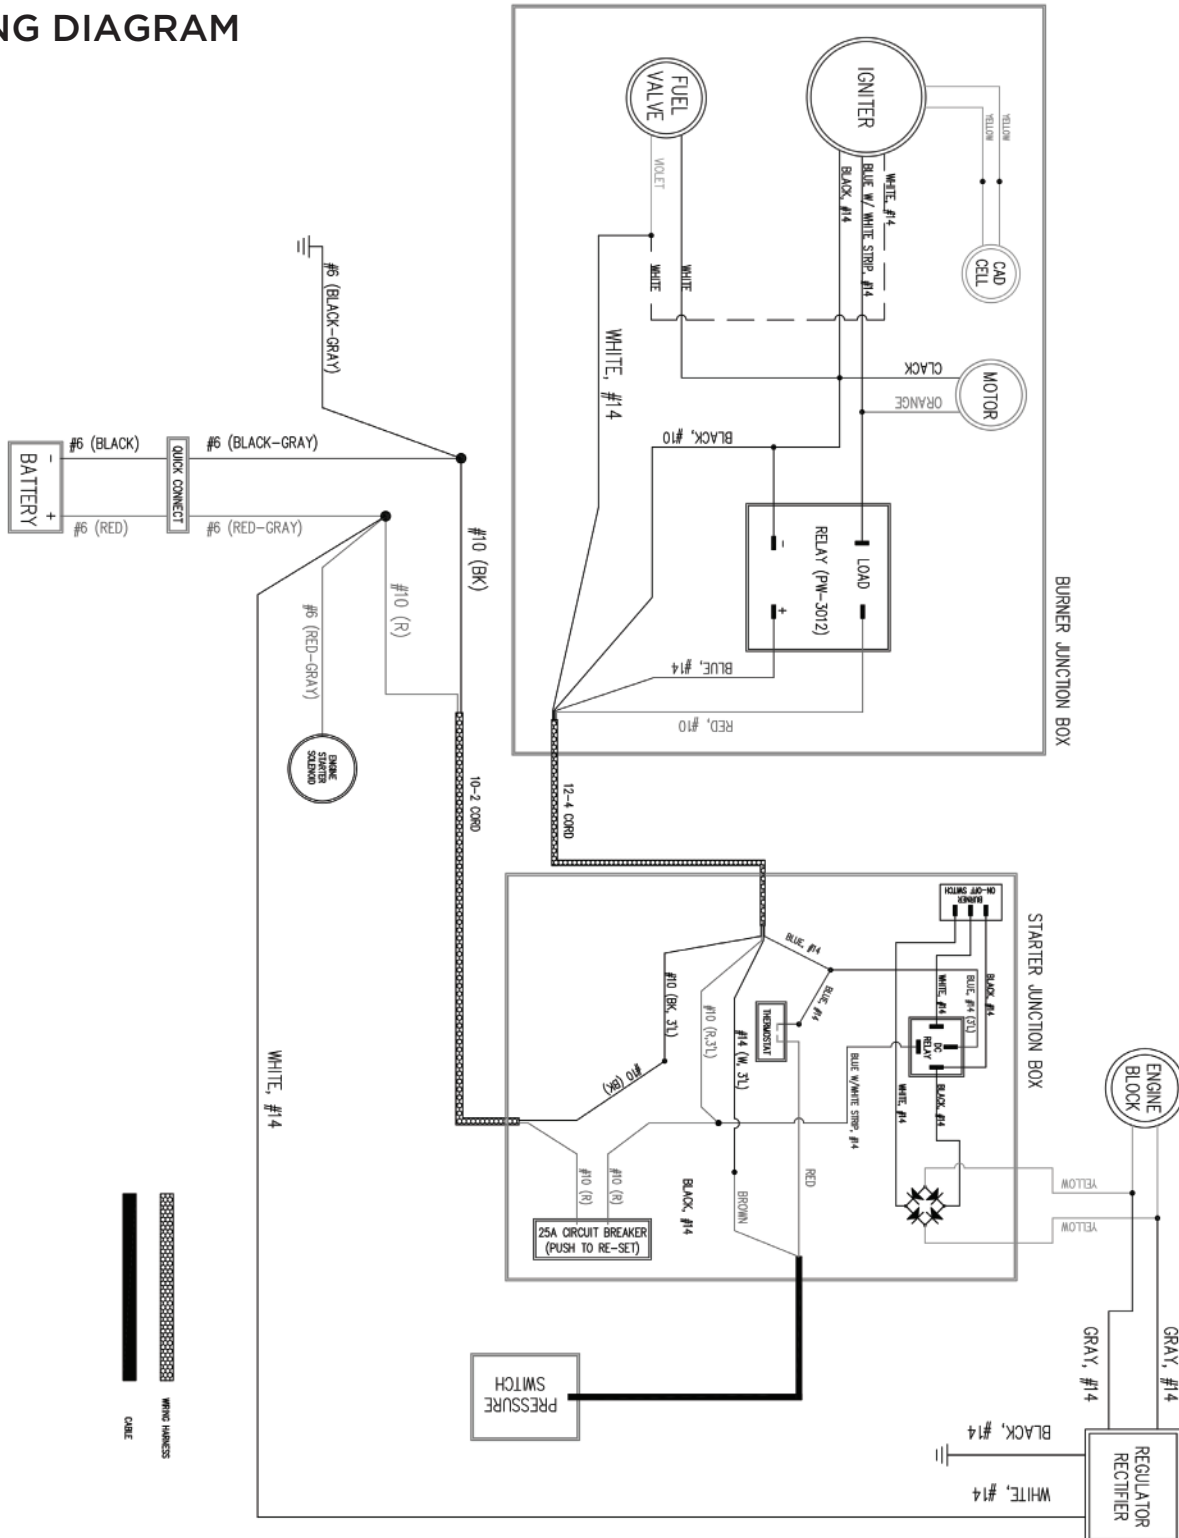

WIRING DIAGRAM