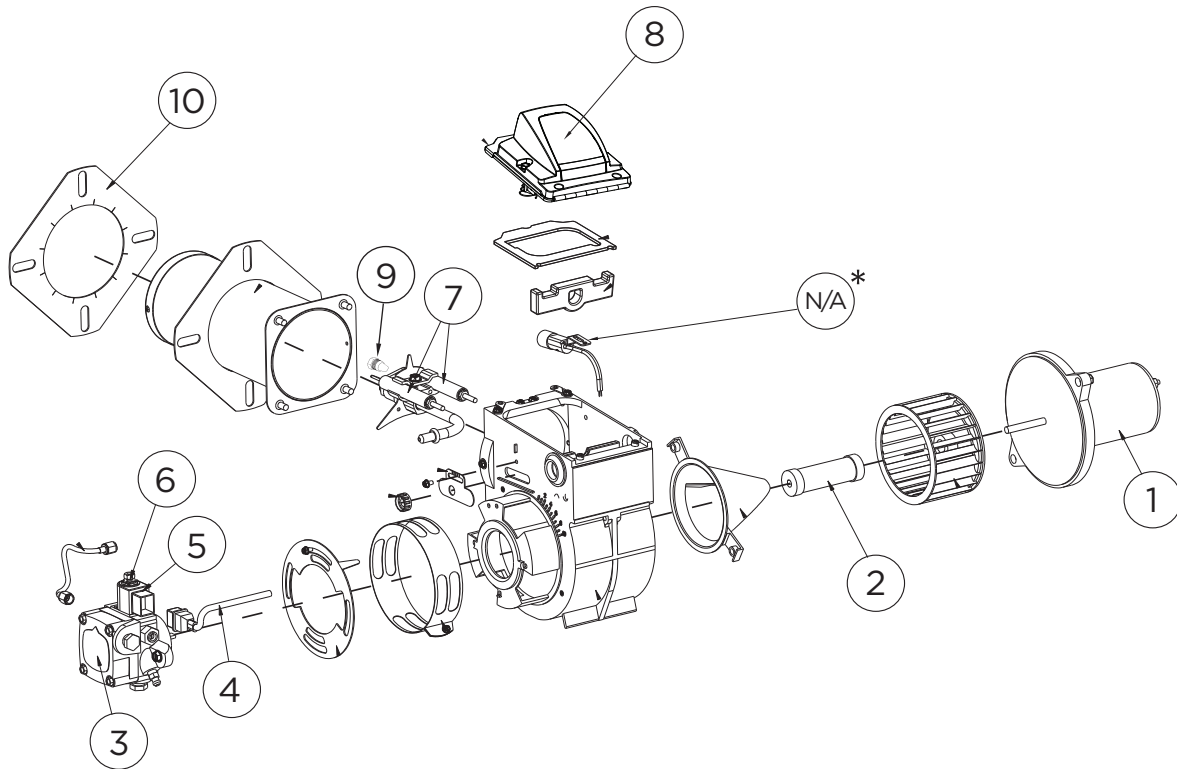

PARTS BREAKDOWN

HOT WATER PRESSURE WASHER

MODEL: PA-PHG40

PARTS BREAKDOWN

HOT WATER PRESSURE WASHER

MODEL: PA-PHG40

ITEM	PART NUMBER	DESCRIPTION	QTY.
1	Not for Resale	Honda GX390 Engine	1
2	PA-P59000000	Hot Water Coil Assy, 4 GPM	1
3	PA-P85601043	10 Gallon Fuel Tank	1
4	PA-P85603000	Battery	1
5	PA-P59000001	Burner Assy With Fuel Pump (Beckett, ADC-12V)	1
6	PA-P85139021H	Pump Assembly, GP EZ4040G	1
7	PA-P42005053	Battery Box	1
8	PA-P85604104	Brake Assembly	1
9	PA-P59000101	Safety Pressure Rupture Disc	1
10	PA-P85300082	Pressure Switch, 1/4" MNPT	1
11	PA-P85660050F	Wheel, 13" Flat Free	4
12	PA-P85300108S	Quick-Connect Coupler, 3/8" MNPT	1
13	PA-PAL607	Unloader, VRT3 4500 PSI	1
14	PA-P85400071	Thermostat (Temp Control)	1
15	PA-P59000116	Insulation, Bottom	1
	PA-P59000117	Insulation, Top	1
16	PA-P59000104	Fuel Filter	1
17	PA-P59000123	Fuel Cap	1
18	PA-P806109	Tachometer	1
19	PA-P59000103	Toggle Switch	1
N/S	PA-P59000102	Low Voltage Inhibitor (LVI)	1
N/S	PA-P59000104	Diesel inline fuel filter	1

ACCESSORIES			
N/S	PA-P85238251	50' x 3/8" Double wire braided rubber hose	1
N/S	PA-P85202109	Hot water rated gun, 5000 PSI	1
N/S	PA-P85202026	36" Insulated wand	1
N/S	PA-P85210040H	Spray nozzle set: 0°, 15°, 40°, Soaper	1

ADC BECKETT BURNER

PA-P59000001

ITEM #.	PART #	DESCRIPTION
1	PA-P59110.004	BLOWER MOTOR
2	PA-P59110005	SHAFT COUPLING
3	PA-P59110000	FUEL PUMP
4, 5, 6	PA-P59110001	FUEL SOLENOID
7	PA-P59110002	ELECTRODE ASSEMBLY
8	PA-P59110003	IGNITER
9	PA-P59000002	FUEL NOZZLE
10	PA-P59110017	GASKET